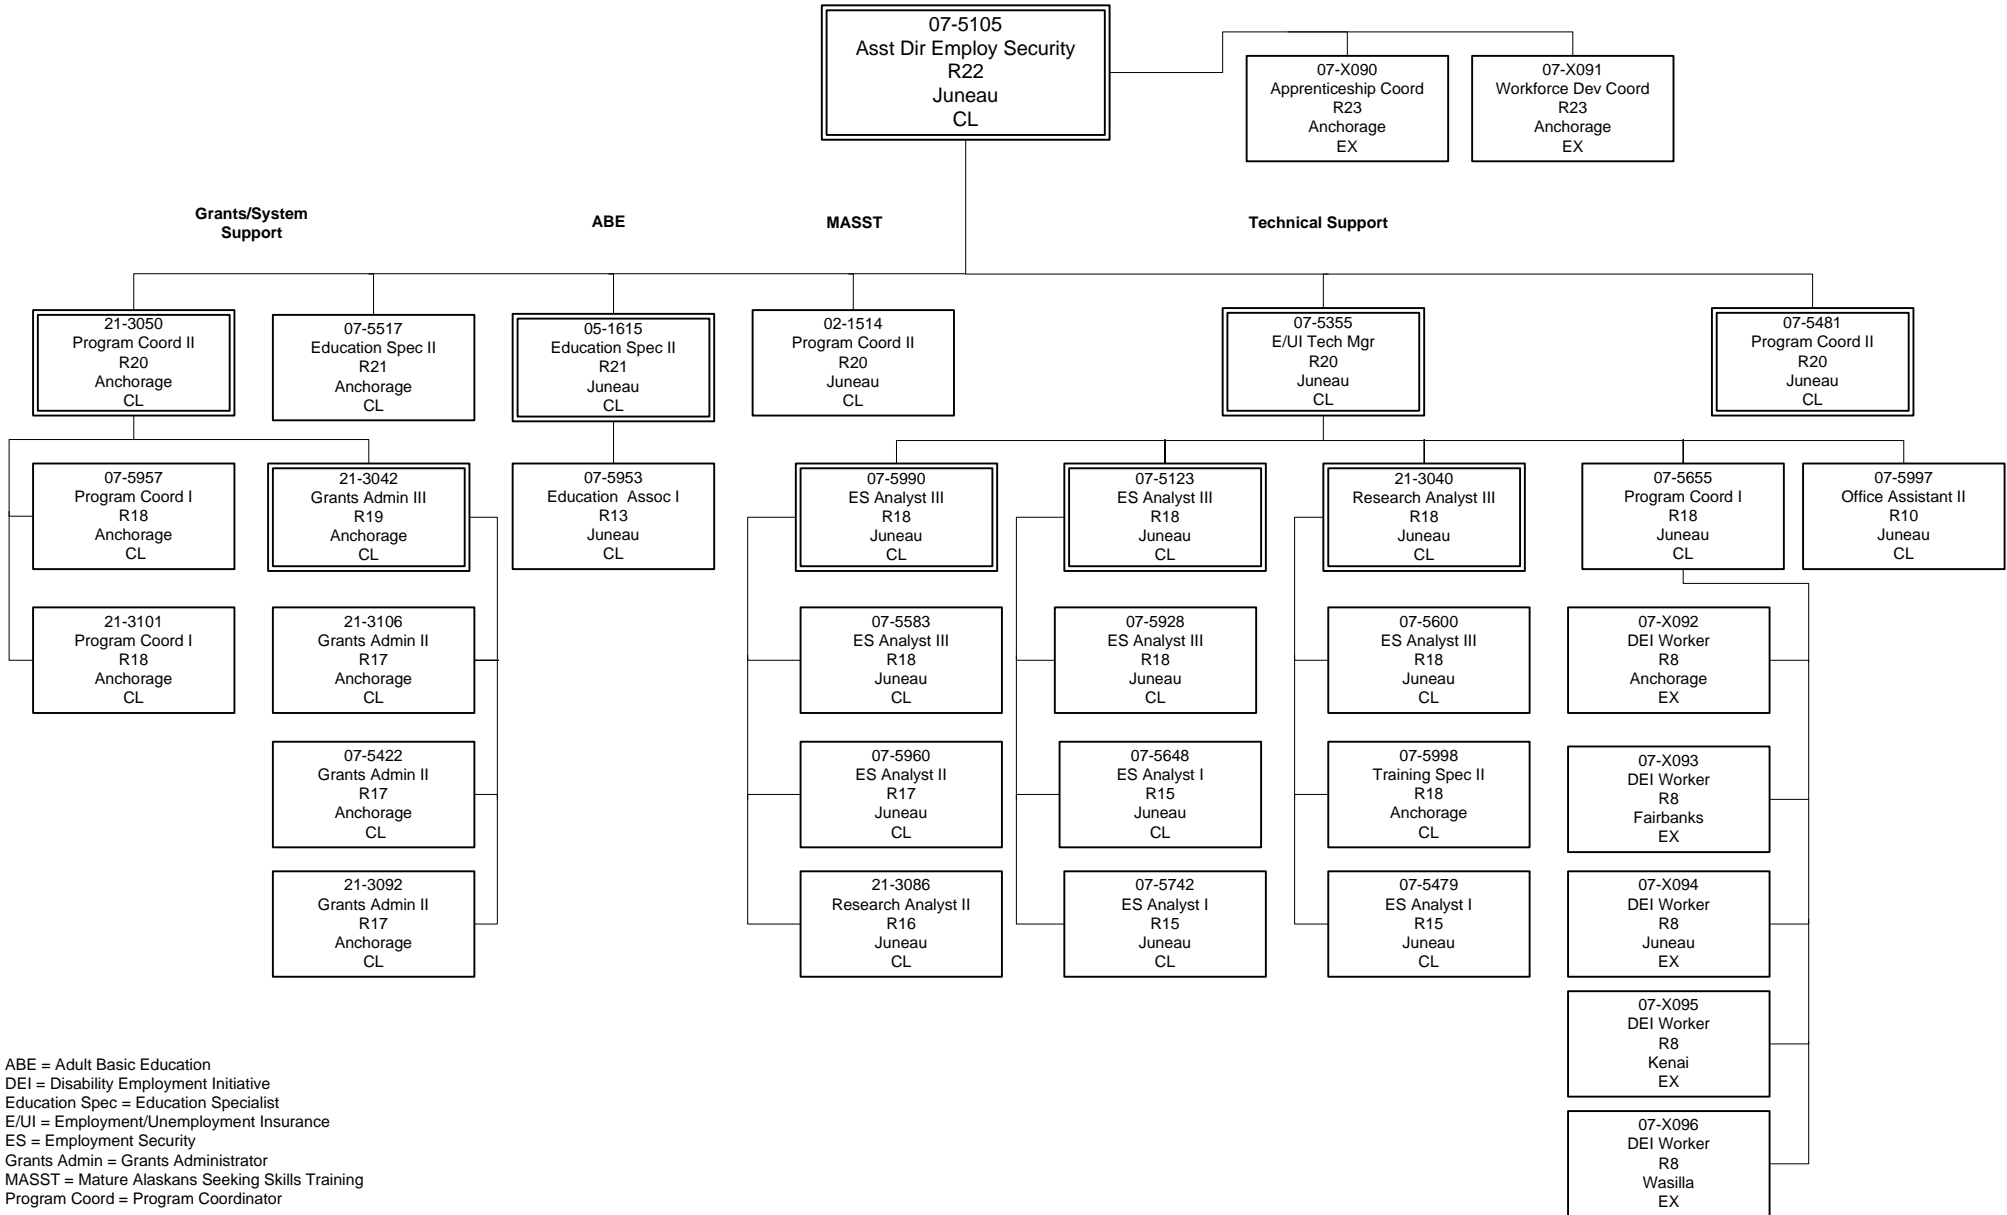

Department of Labor and Workforce Development

Division of Employment and Training Services

Workforce Development

ABE = Adult Basic Education
 DEI = Disability Employment Initiative
 Education Spec = Education Specialist
 E/UI = Employment/Unemployment Insurance
 ES = Employment Security
 Grants Admin = Grants Administrator
 MASST = Mature Alaskans Seeking Skills Training
 Program Coord = Program Coordinator